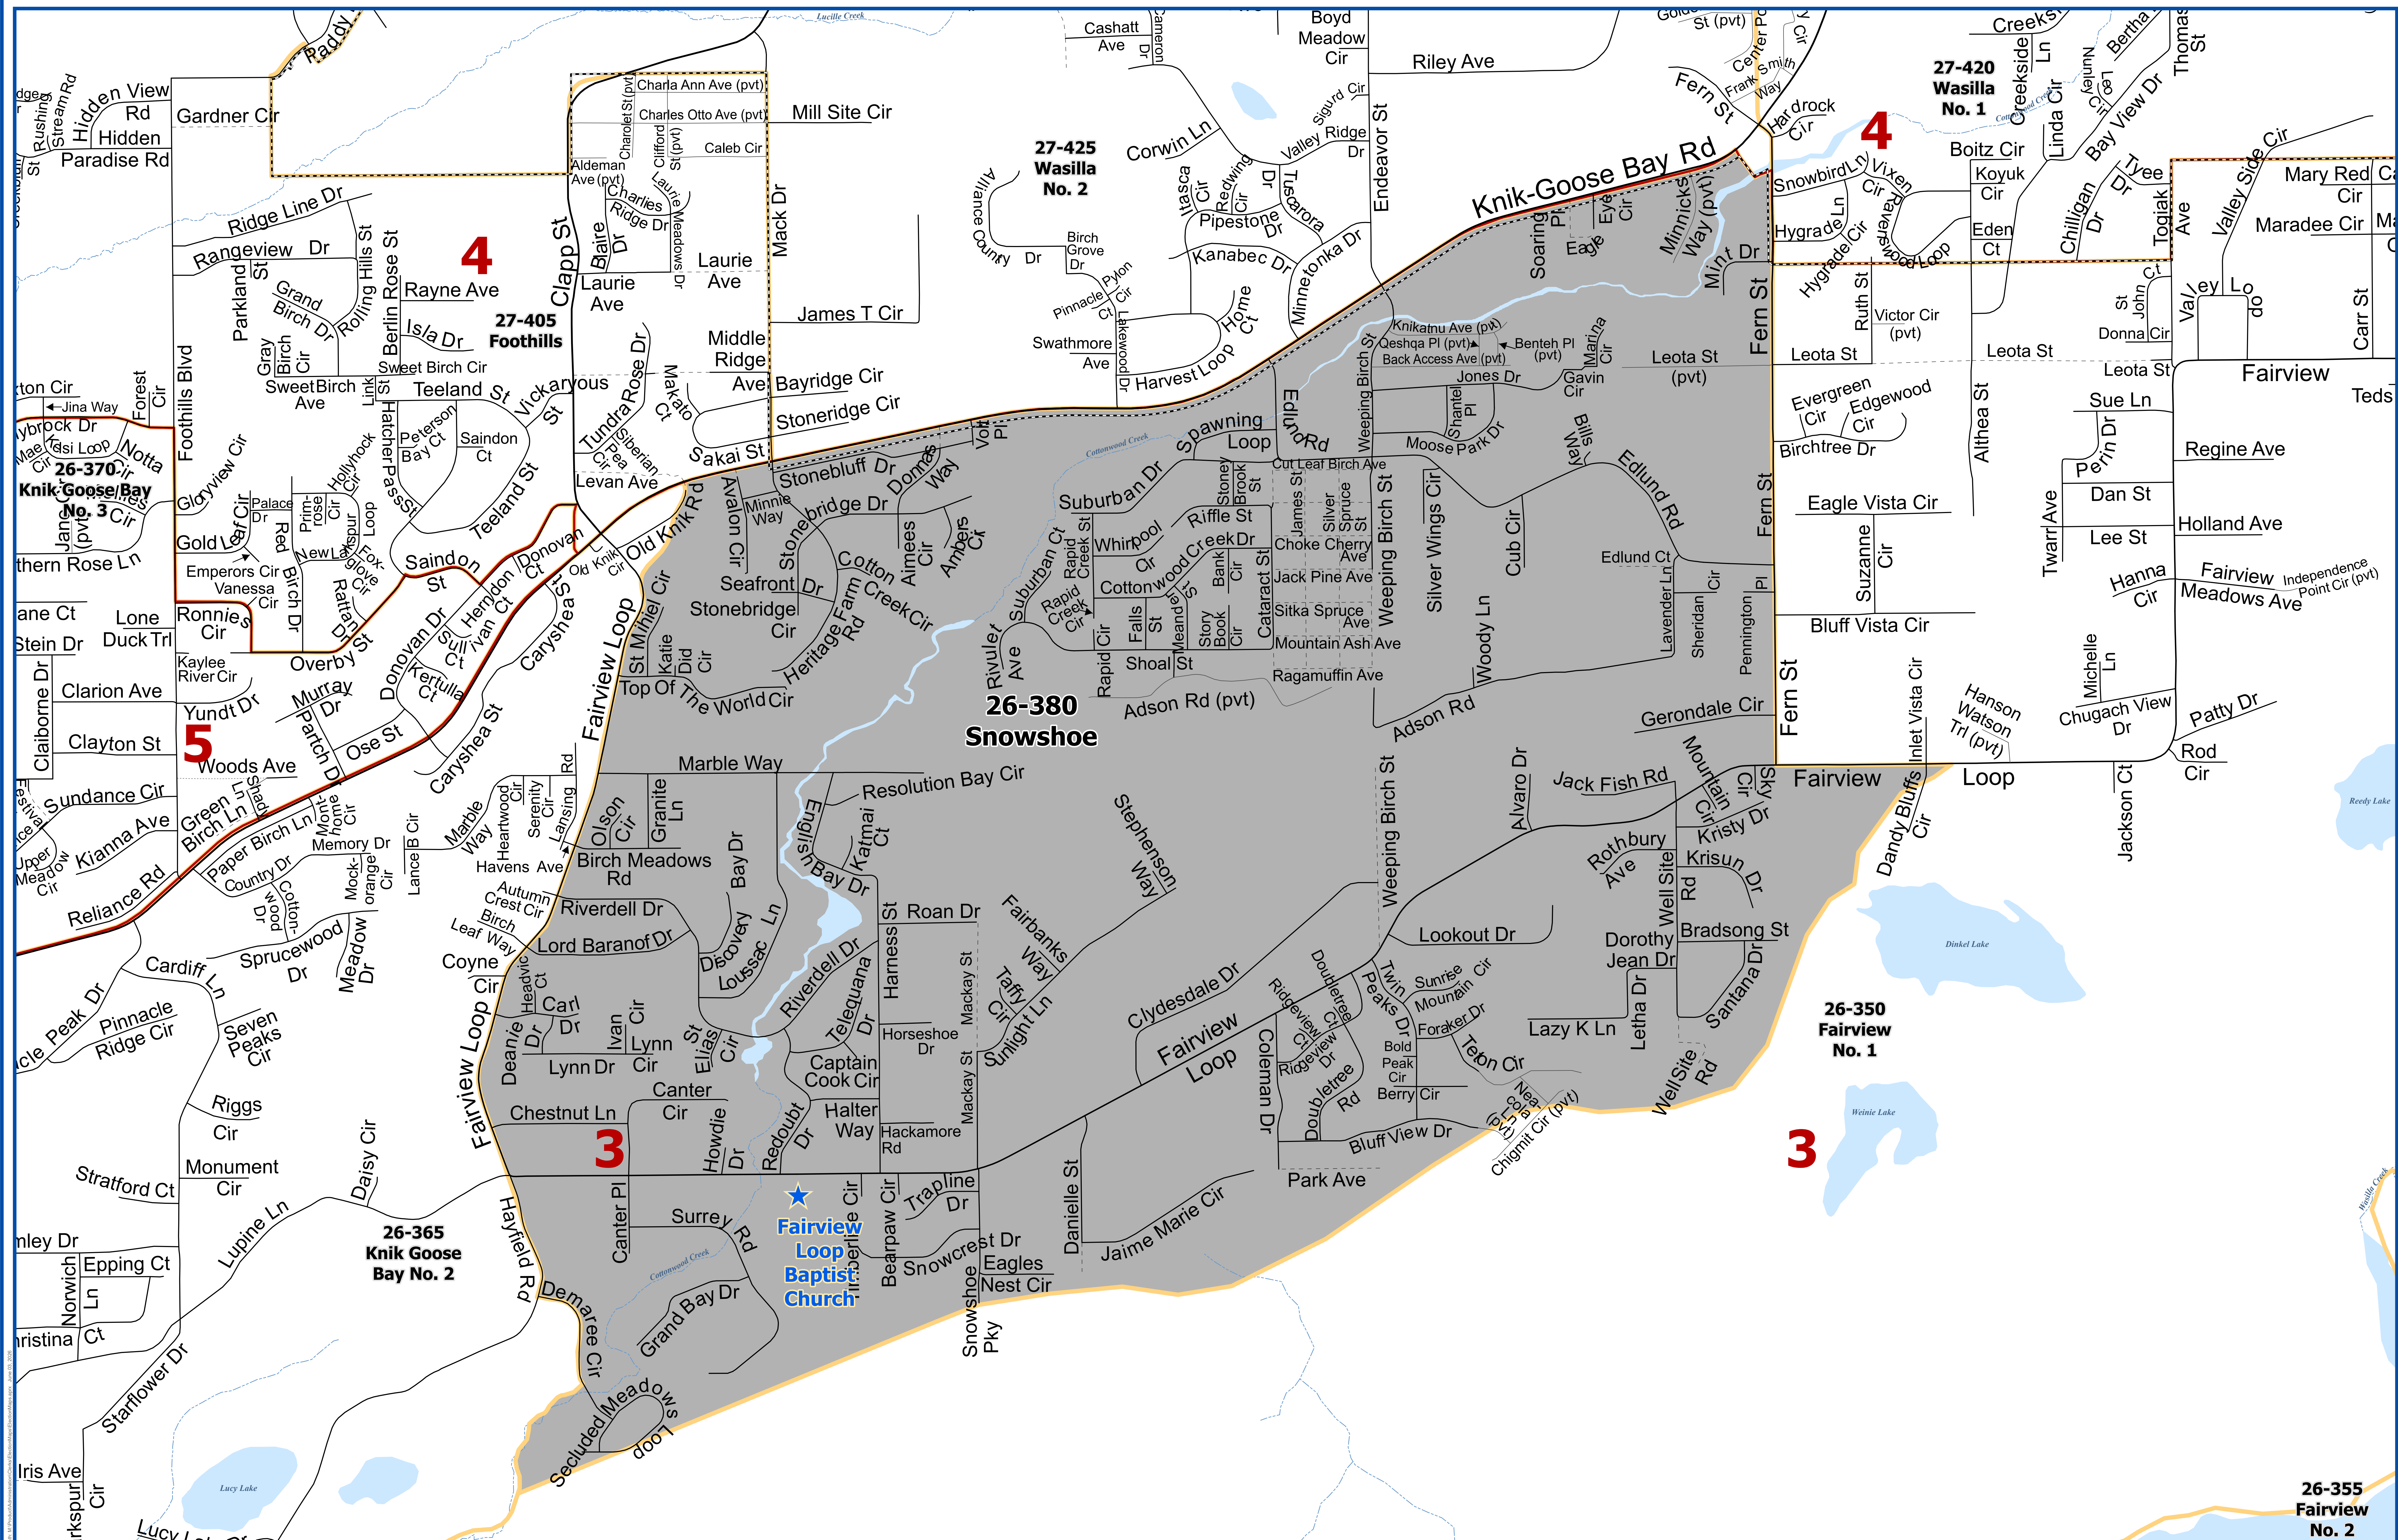

# Matanuska-Susitna Borough Voting Precincts

- Polling Location
- City Boundaries
- Voting Precincts
- Assembly District Boundaries
- Matanuska Susitna Borough Boundary
- Roads
  - Highway
  - Major
  - Medium
  - Minor
  - Private
  - Primitive
  - Not Constructed
- Railroad
- Major Waterbodies
- Streams

Precinct # 26-380 Snowshoe  
 Poll Location:  
**FAIRVIEW LOOP BAPTIST CHURCH**  
 3118 W. Fairview Loop

Prepared by MSB  
 IT Department - GIS Division  
 Data Sources: Matanuska-Susitna Borough,  
 State of Alaska Division of Elections